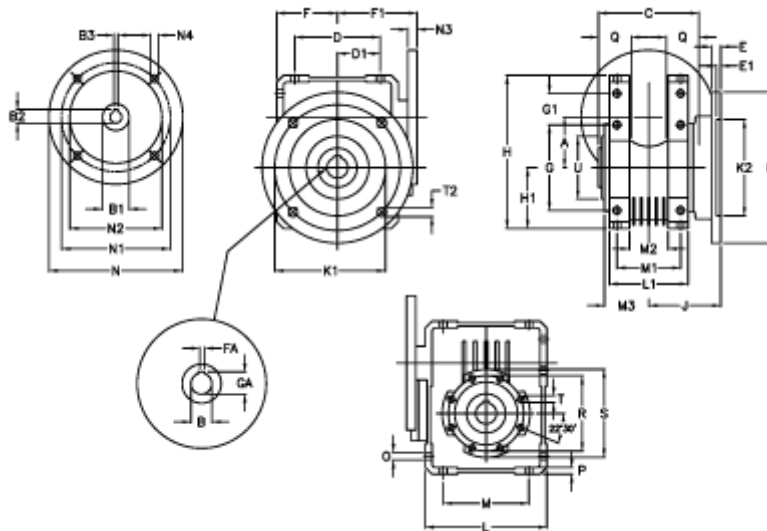

Article number: 392208605653036

Description: Worm Gear with Torque Limiter
W86 L2-UFC-56-P80 B5

Measures

A = 86.90	E = 15	H = 245.5	M = 144	N4 = 11,5	U = 110
B = 35	E1 = 6	H1 = 100.0	M1 = 101	O = 11.5	
B1 E7 = 19	F = 100	J = 110.5	M2 = 57	P = 11	
B2 = 21.8	F1 = 128	K = 210	M3 = 64.5	Q = 45	
B3 H9 = 6	FA = 10	K1 = 176	N = 200	R = 130	
C = 140	G = 144	K2 = 152	N1 = 165	S = 150	
D = 144.0	G1 = 45.5	L = 200	N2 = 130	T = M10x18	
D1 = 72.0	GA = 38.3	L1 = 125	N3 = 12.0	T2 = 12.5	